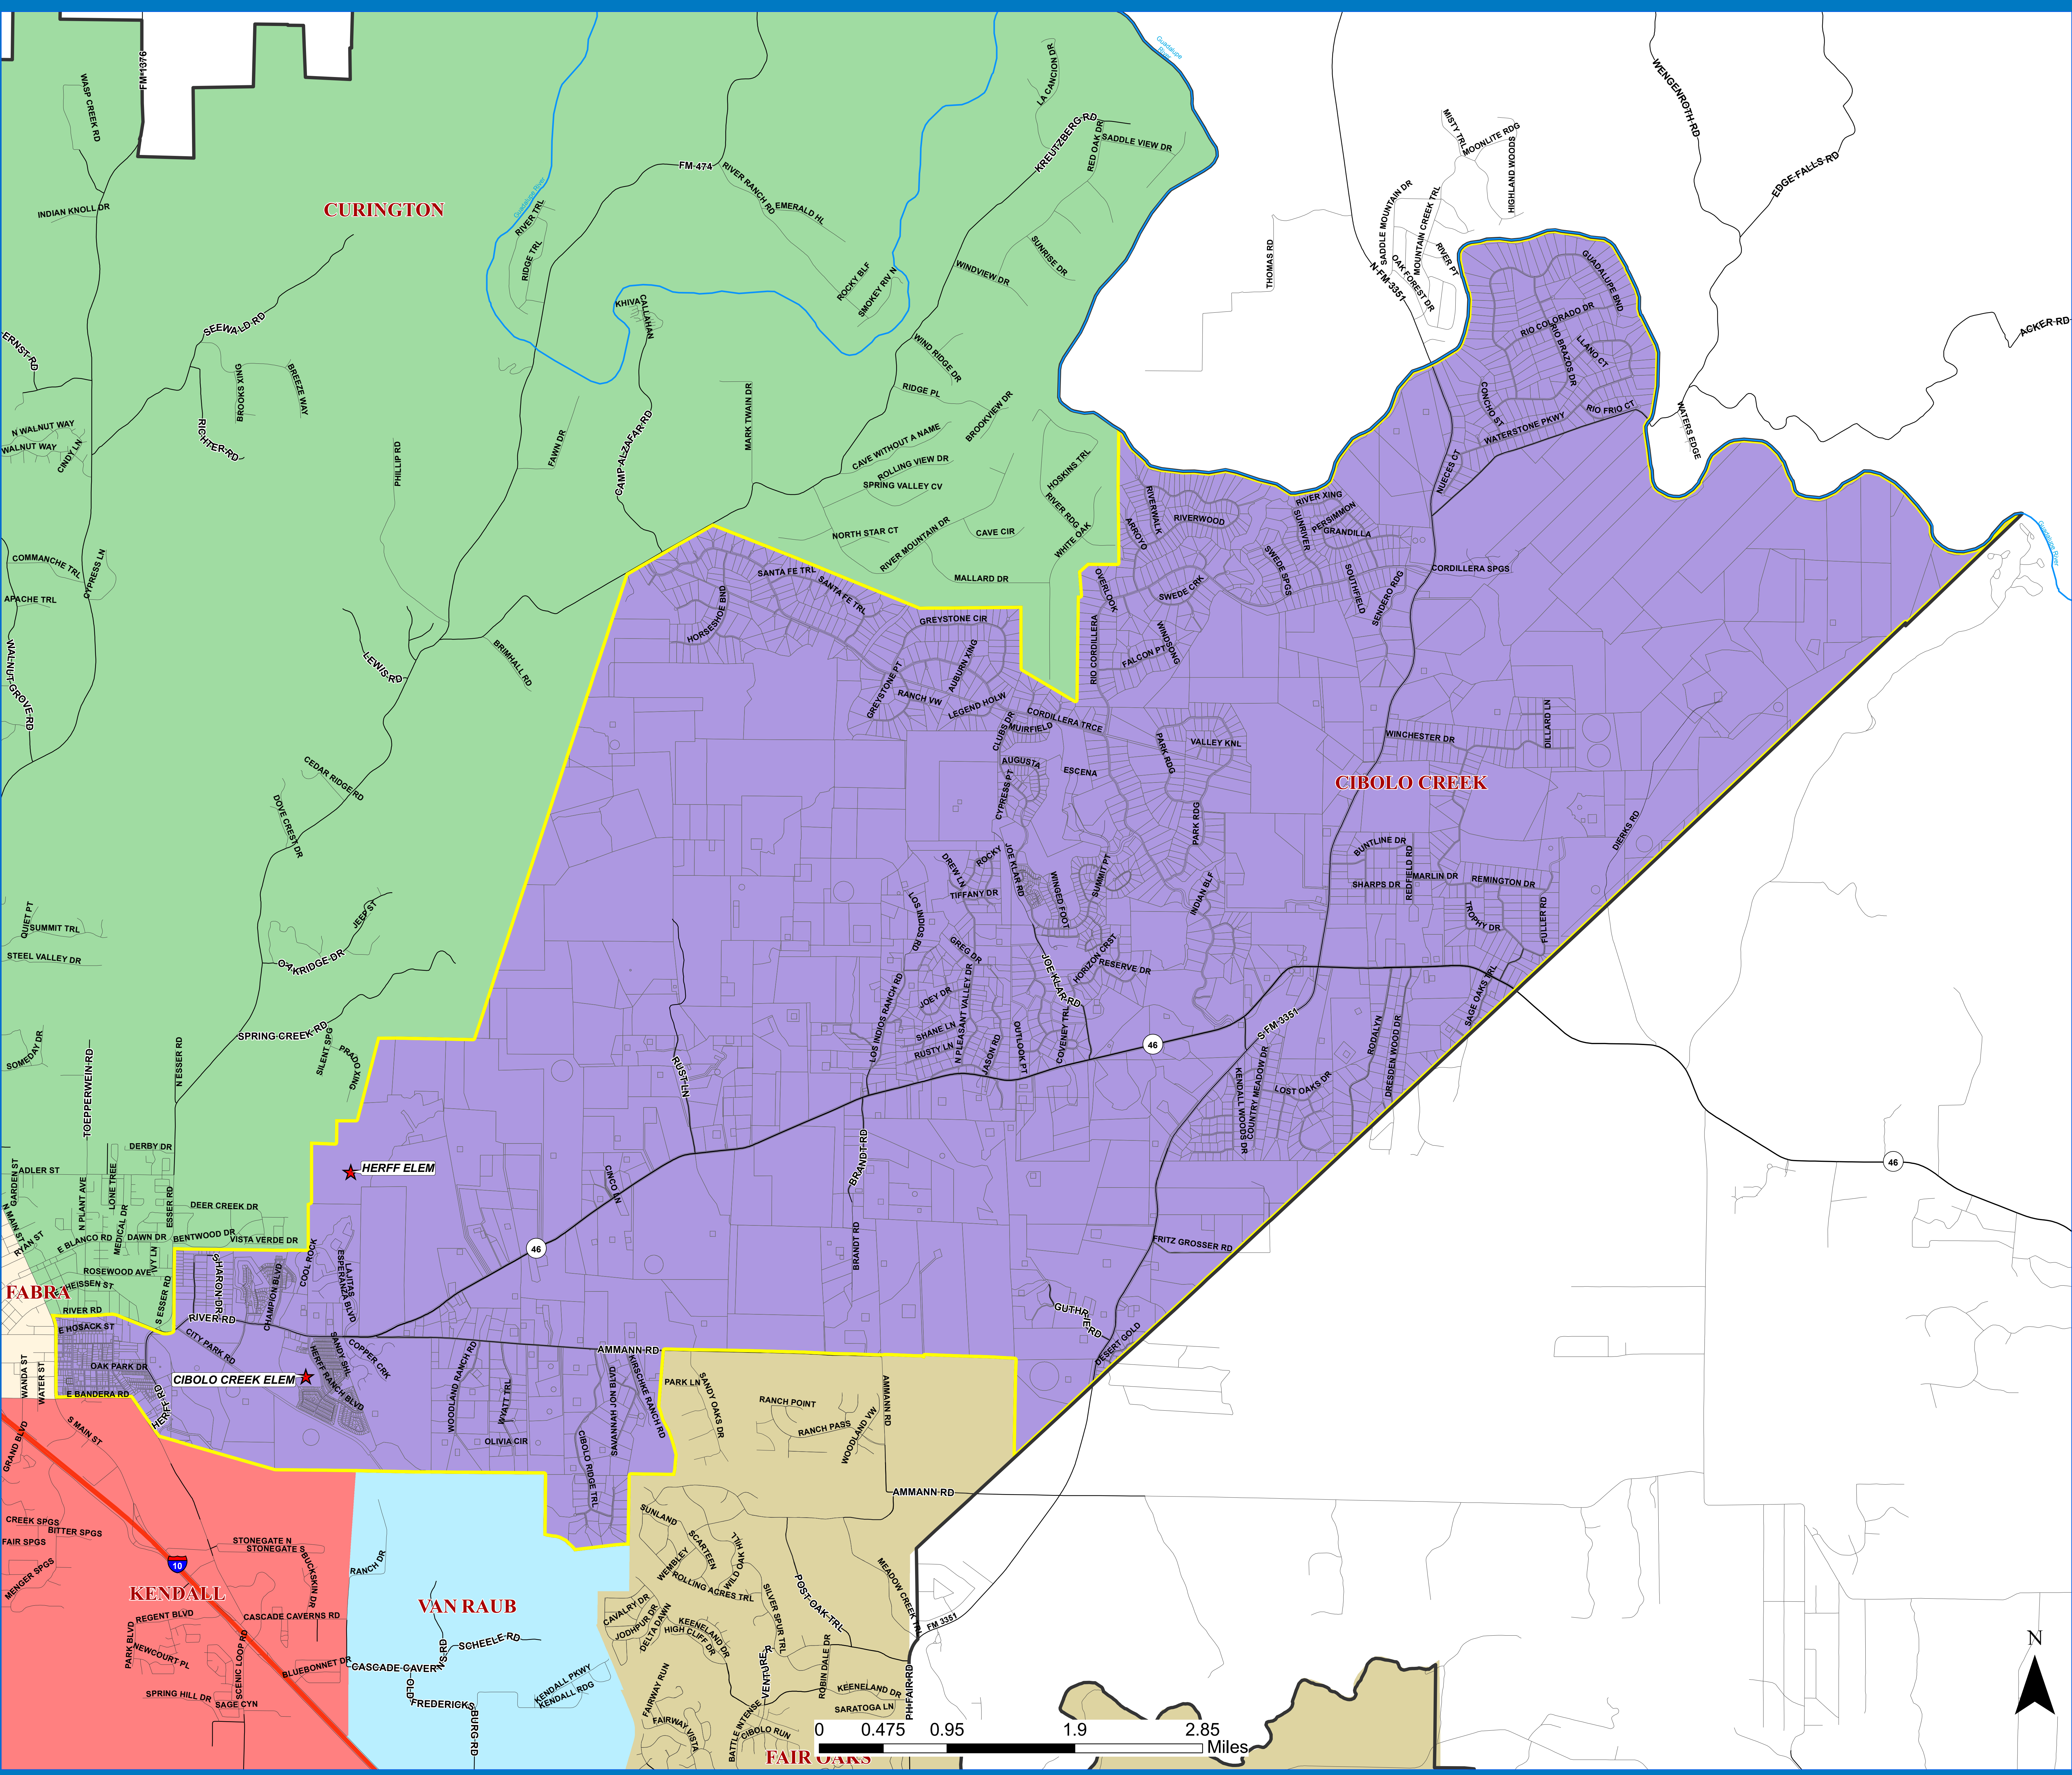

BOERNE INDEPENDENT SCHOOL DISTRICT

CIBOLO CREEK ELEMENTARY SCHOOL ATTENDANCE ZONE 2018-2019

Elementary Boundaries

- CURINGTON
- FABRA
- FAIR OAKS
- KENDALL
- VAN RAUB

Schools

- ★ Elementary School

— River □ Parcels