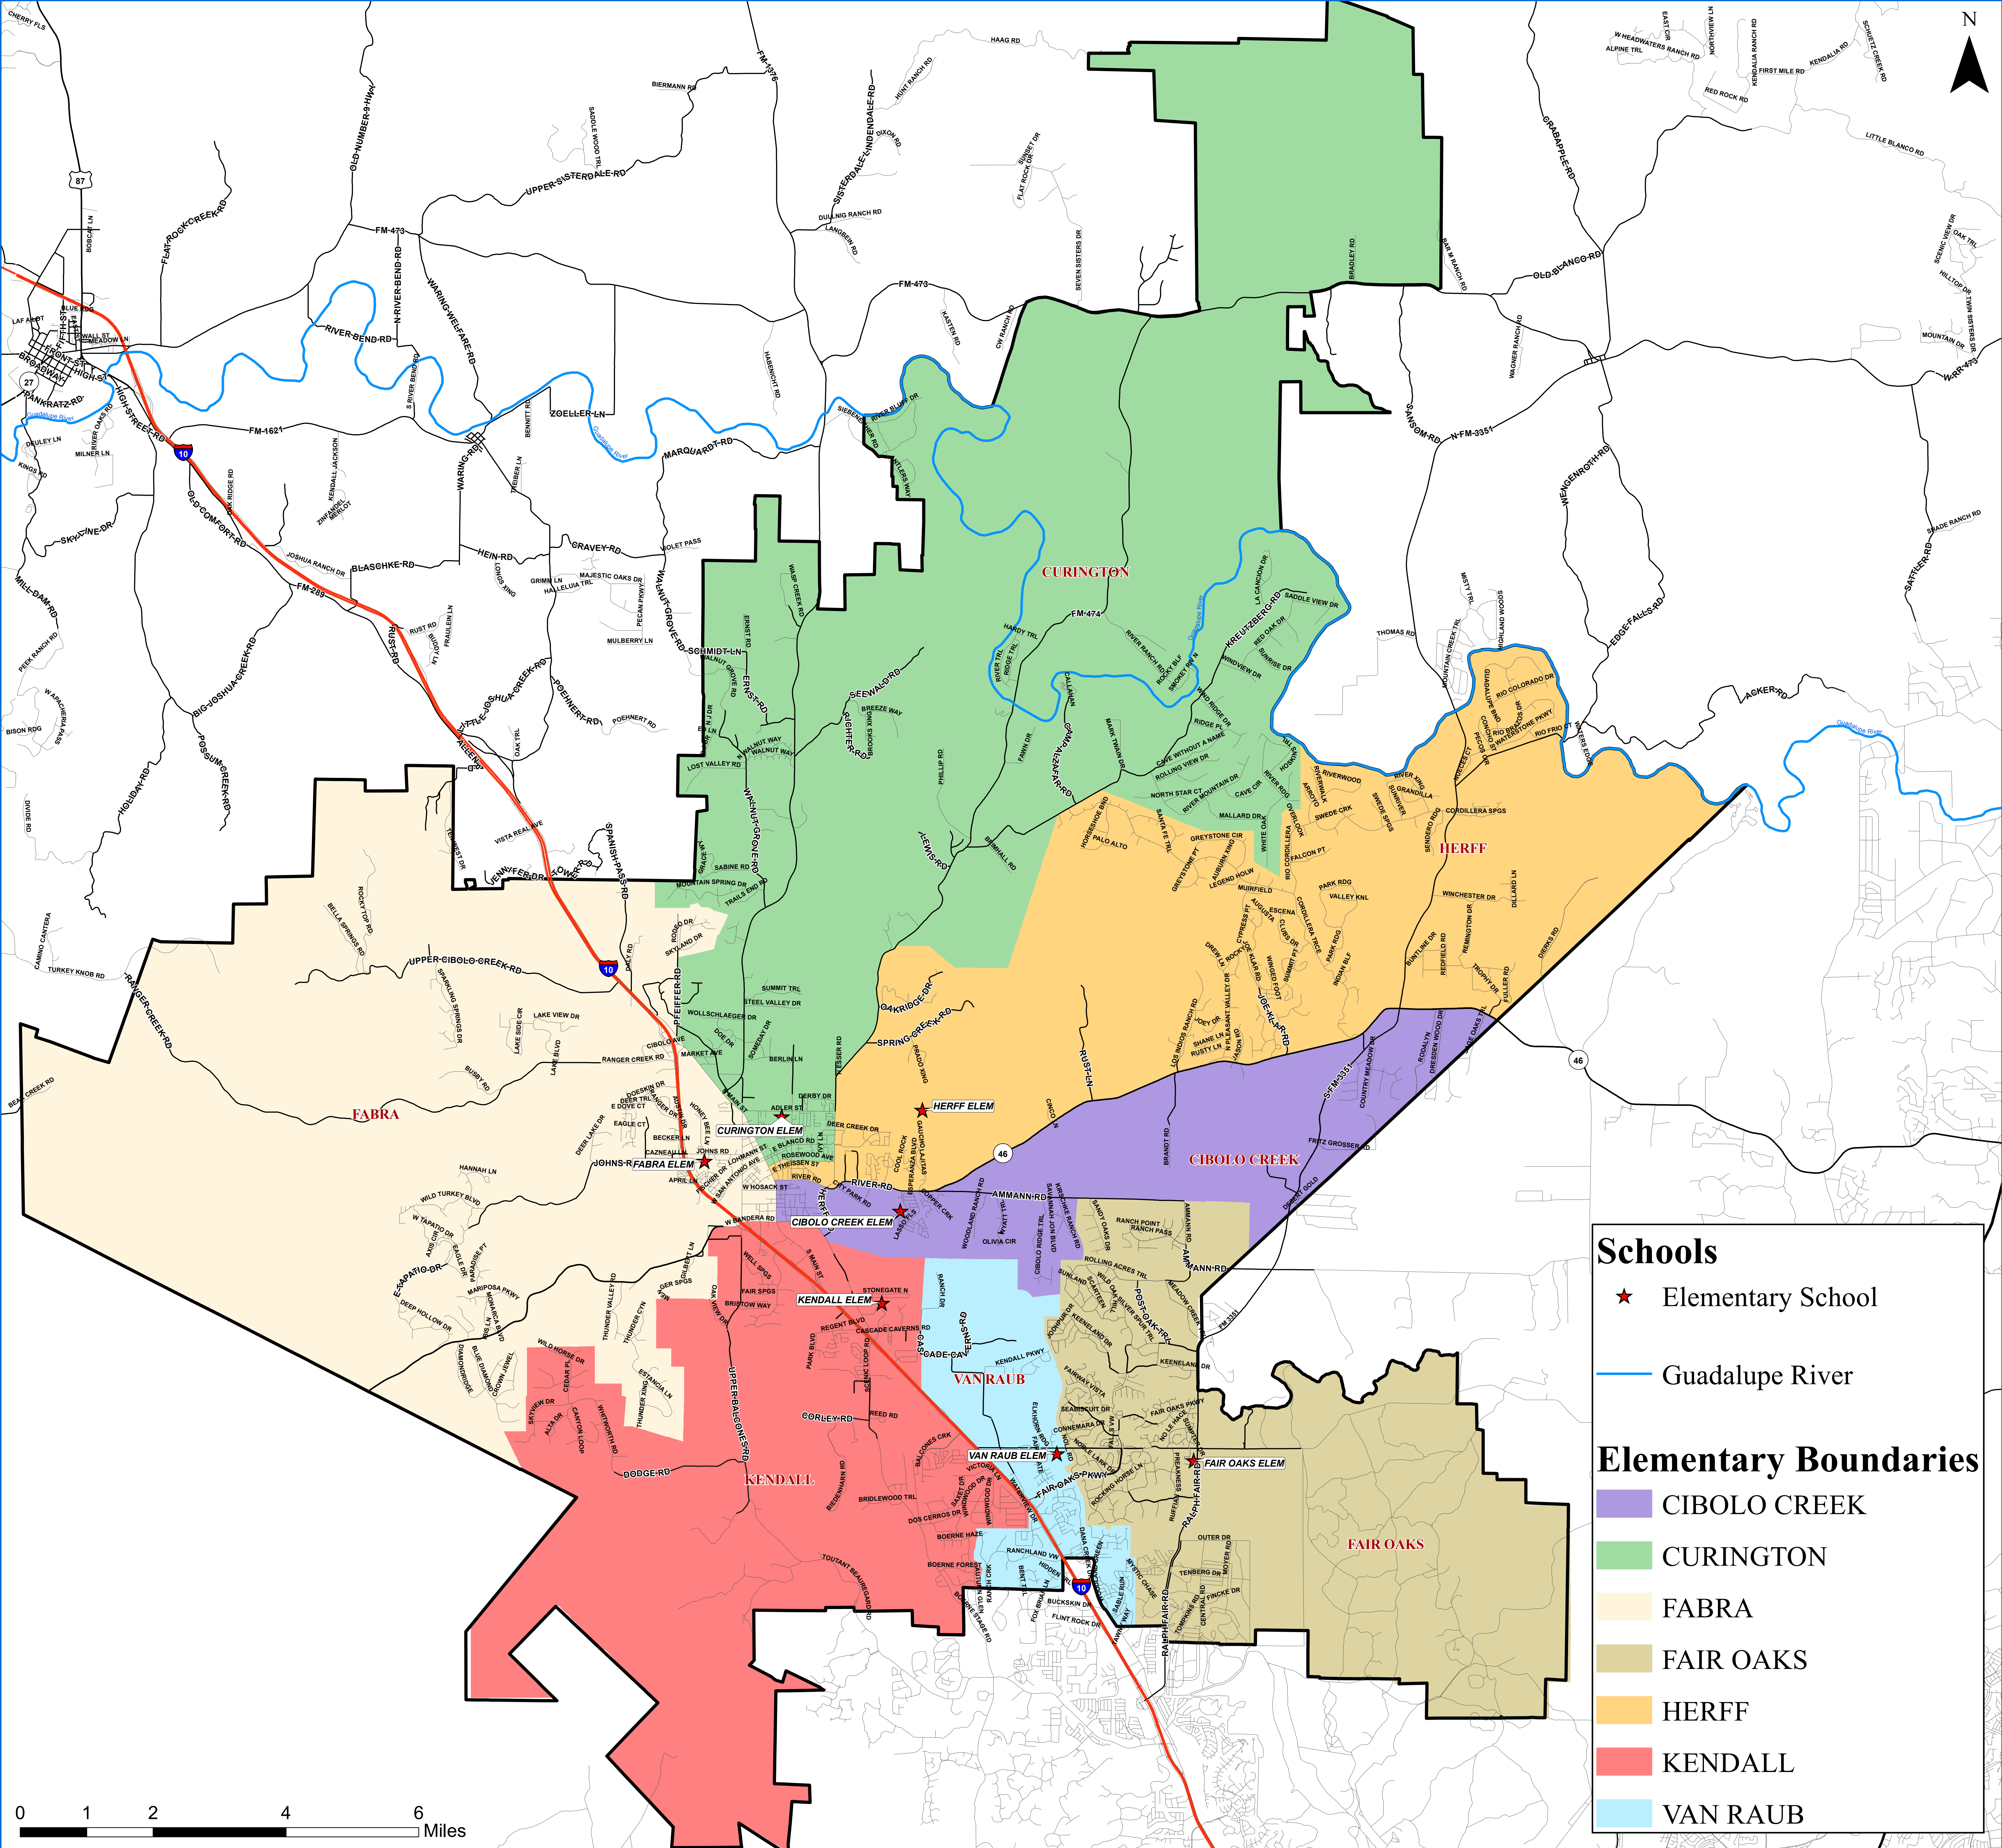

BOERNE INDEPENDENT SCHOOL DISTRICT

ELEMENTARY SCHOOL ATTENDANCE ZONE 2019-2020

Schools

- ★ Elementary School

Elementary Boundaries

- CIBOLO CREEK
- CURINGTON
- FABRA
- FAIR OAKS
- HERFF
- KENDALL
- VAN RAUB