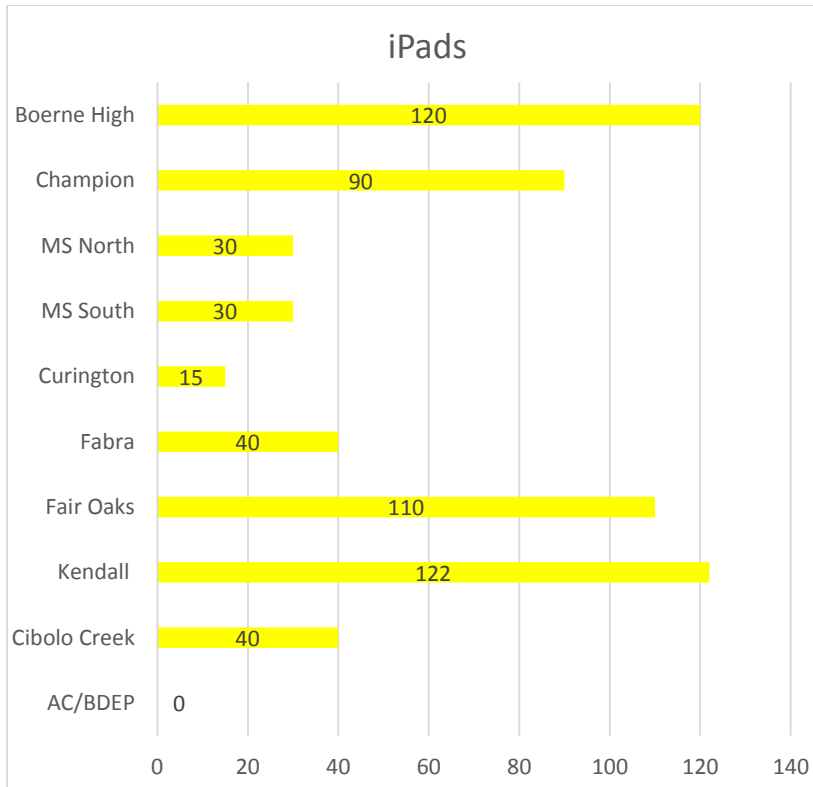

MOBILE DEVICES TO DEPLOY AS OF 11/25/13

■ laptops ■ ipads ■ 3:1/5:1

Est. Completion Date

January 25, 2014

January 25, 2014

January 25, 2014

January 25, 2014

January 25, 2014