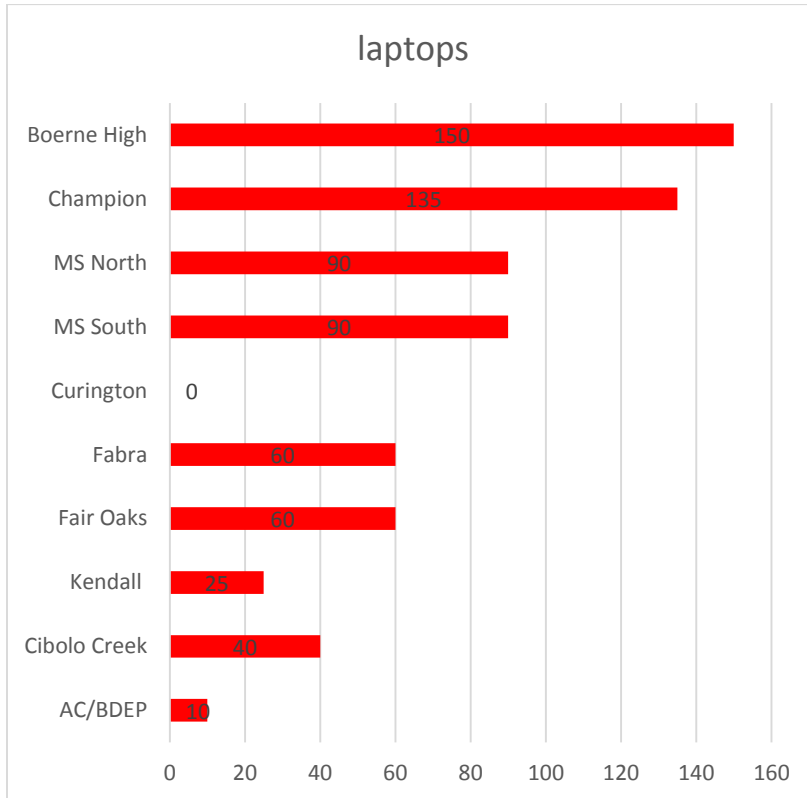

Est. Completion Date

January 25, 2014

January 25, 2014

January 25, 2014

January 25, 2014

January 25, 2014

January 25, 2014

January 25, 2014

January 25, 2014

January 25, 2014